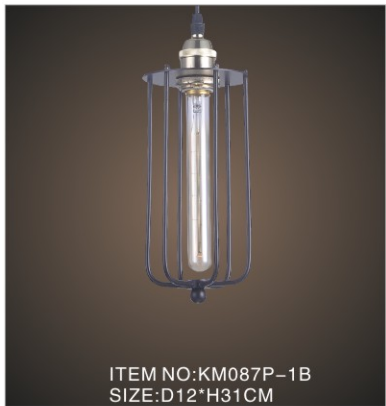

KG012P-G125/29
SIZE: D125*L210MM

KG012P-G95/32
SIZE: D95*L180MM

ITEM NO:KM0368P-1S(RED)
SIZE:D26*H22CM

ITEM NO:KM087P-1B
SIZE: D12*H31CM